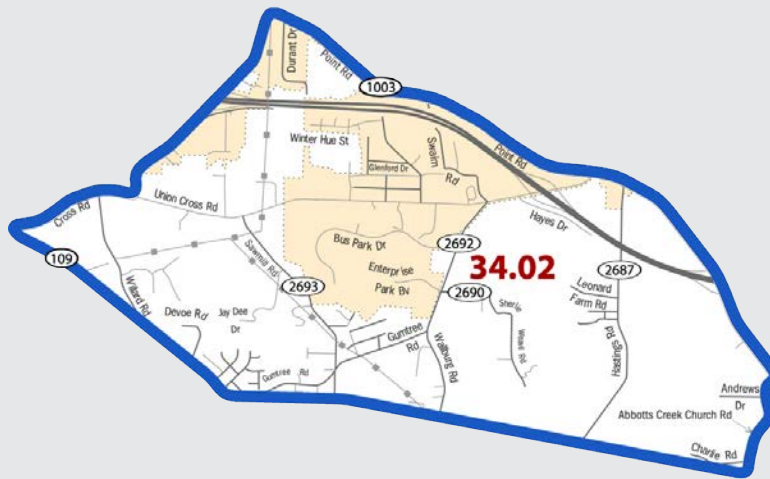

Census Tract 34.02

8 Sq. Miles

955 Households

Total Population
2,368

Key Data

- Median Age: 47.4
- Single Parent Homes: 10.65%
- Median Household Income: \$55,938
- People living in Poverty: 13.43%

Gender

Education

Race/Ethnicity

Key Landmarks

- ◇ Union Cross
- ◇ Union Cross Park
- ◇ Pepsi Bottling Ventures
- ◇ Olde Homeplace Golf Club

Major Roads

- ◇ Wallburg Road
- ◇ High Point Road
- ◇ Thomasville Road
- ◇ Union Cross Road