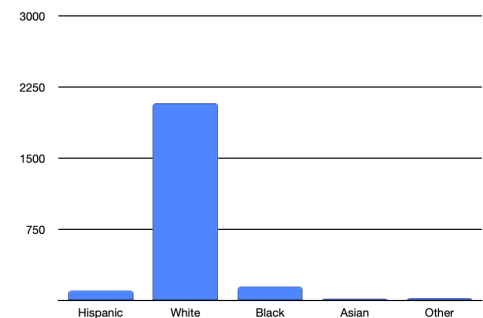

Race/Ethnicity

Key Landmarks

- Union Cross
- Union Cross Park
- Pepsi Bottling Ventures
- Olde Homeplace Golf Club

Major Roads

- Wallburg Road
- High Point Road
- Thomasville Road
- Union Cross Road