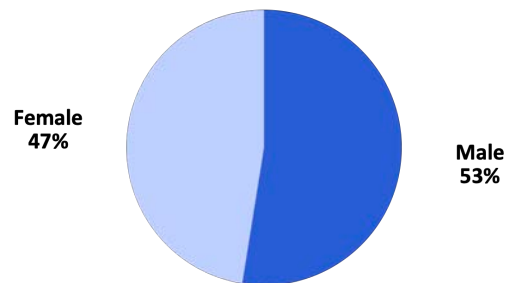

Census Tract 34.02

8 Sq. Miles

955 Households

Total Population
2,368

Key Data

- Median Age: 47.4
- Single Parent Homes: 10.65%
- Median Household Income: \$55,938
- People living in Poverty: 13.43%

Gender

Education