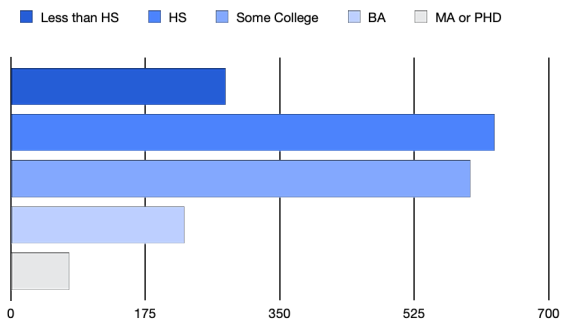

Census Tract 34.02

8 Sq. Miles

955 Households

Total Population
2,368

Key Data

- Median Age: 47.4
- Single Parent Homes: 10.65%
- Median Household Income: \$55,938
- People living in Poverty: 13.43%

Gender

Education