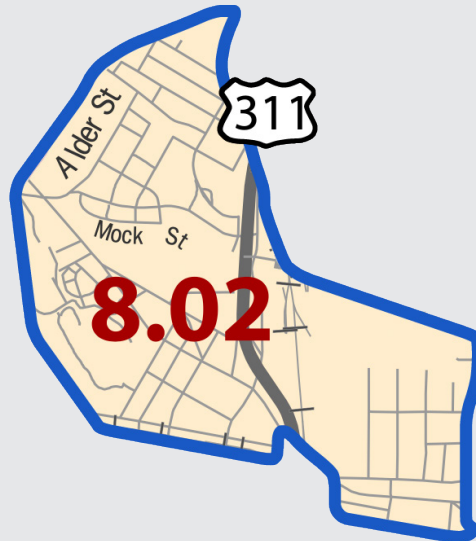

Census Tract 8.02

0.8 Sq. Miles

625 Households

Total Population
2,536

Key Data

- Median Age: 20.7
- Single Parent Homes: 83.19%
- Median Household Income: \$18,622
- People living in Poverty: 35.8%

Gender

Education

Race/Ethnicity

Key Landmarks

- ◇ Happy Hill Park
- ◇ Roma Combs Labyrinth Garden
- ◇ William C Sims Neighborhood Center
- ◇ University of North Carolina School of the Arts

Major Roads

- ◇ US 52
- ◇ Alder Street
- ◇ Mock Street
- ◇ South Main Street