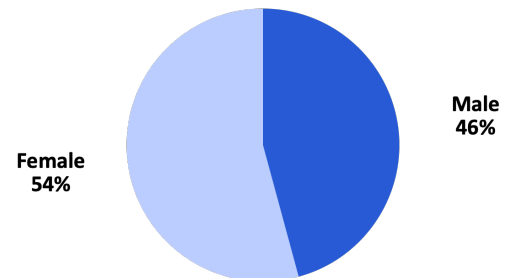

Census Tract 8.02

0.8 Sq. Miles

625 Households

Total Population
2,536

Key Data

- Median Age: 20.7
- Single Parent Homes: 83.19%
- Median Household Income: \$18,622
- People living in Poverty: 35.8%

Gender

Education