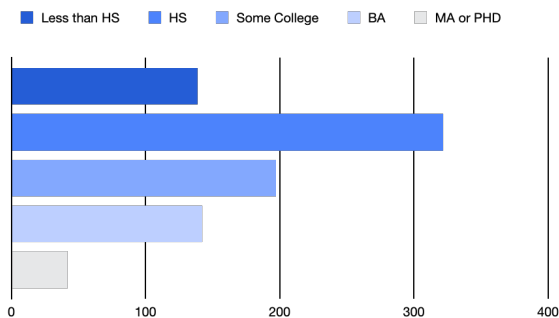

Census Tract 8.02

0.8 Sq. Miles

625 Households

Total Population
2,536

Key Data

- Median Age: 20.7
- Single Parent Homes: 83.19%
- Median Household Income: \$18,622
- People living in Poverty: 35.8%

Gender

Education