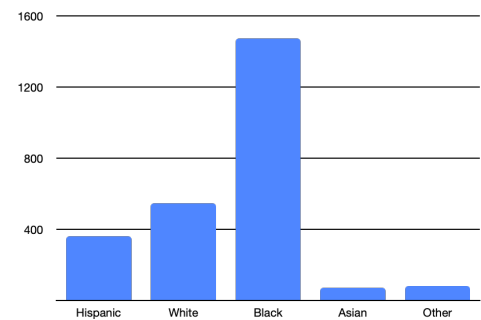

Race/Ethnicity

Key Landmarks

- Happy Hill Park
- Roma Combs Labyrinth Garden
- William C Sims Neighborhood Center
- University of North Carolina School of the Arts

Major Roads

- US 52
- Alder Street
- Mock Street
- South Main Street