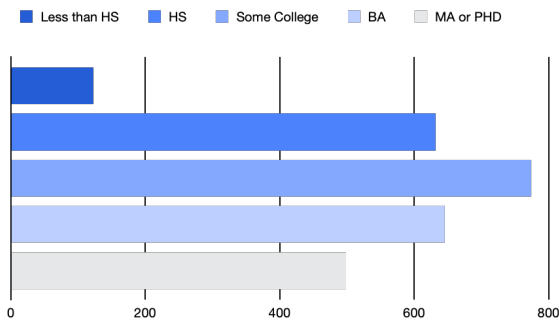

Census Tract 39.05

1.1 Sq. Miles

2,051 Households

Total Population
3,504

Key Data

- Median Age: 44
- Single Parent Homes: 23.45%
- Median Household Income: \$43,165
- People living in Poverty: 9.47%

Gender

Education