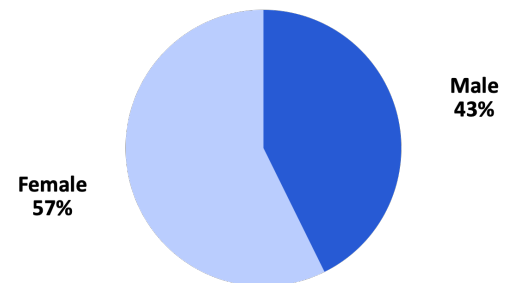

Census Tract 39.05

1.1 Sq. Miles

2,051 Households

Total Population
3,504

Key Data

- Median Age: 44
- Single Parent Homes: 23.45%
- Median Household Income: \$43,165
- People living in Poverty: 9.47%

Gender

Education