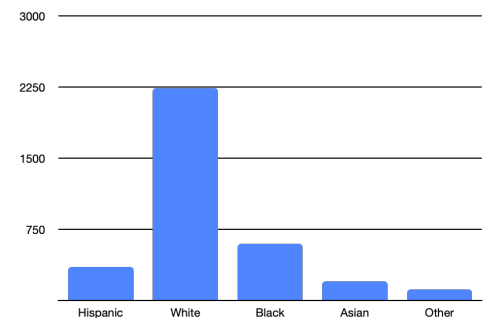

Race/Ethnicity

Key Landmarks

- Silas Creek
- South Fork Park
- Sherwood Parcours
- Parcours Parking Garage

Major Roads

- Tiffany Avenue
- Peace Haven Road
- Country Club Road
- Silas Creek Parkway