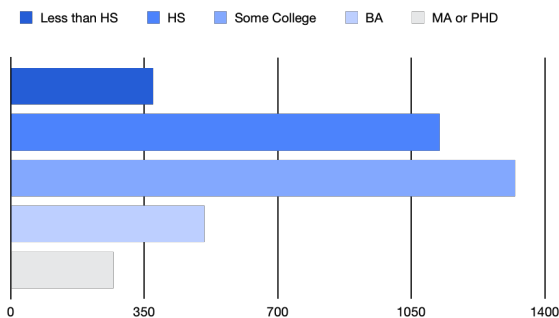

Census Tract 37.02

2.1 Sq. Miles

2,268 Households

Total Population
5,241

Key Data

- Median Age: 33.3
- Single Parent Homes: 44.6%
- Median Household Income: $49,861
- People living in Poverty: 10.49%

Gender

Education

Race/Ethnicity

Key Landmarks

- Griffith Park
- Griffith Elementary School
- Deaton Thompson Stadium
- Georgia Taylor Neighborhood Center

Major Roads

- Ebert Road
- Ardmore Road
- Clemmonsville Road
- Peters Creek Parkway