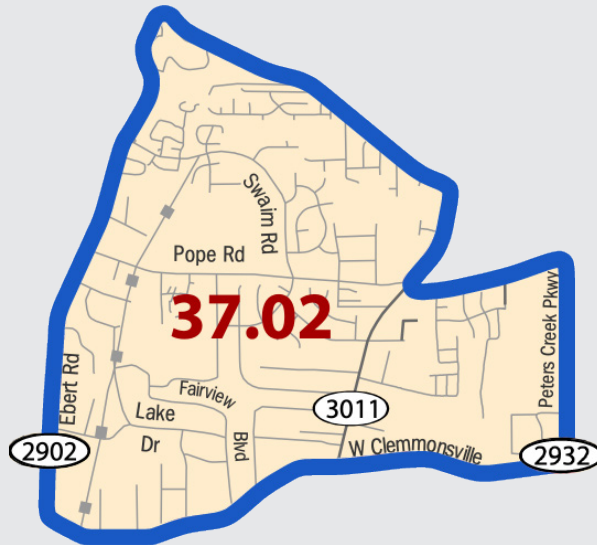

Census Tract 37.02

2.1 Sq. Miles

2,268 Households

Total Population
5,241

Key Data

- Median Age: 33.3
- Single Parent Homes: 44.6%
- Median Household Income: \$49,861
- People living in Poverty: 10.49%

Gender

Education

Race/Ethnicity

Key Landmarks

- ◇ Griffith Park
- ◇ Griffith Elementary School
- ◇ Deaton Thompson Stadium
- ◇ Georgia Taylor Neighborhood Center

Major Roads

- ◇ Ebert Road
- ◇ Ardmore Road
- ◇ Clemmonsville Road
- ◇ Peters Creek Parkway

Income Inequality in Census Tract #37.02
Compared to Overall Forsyth County