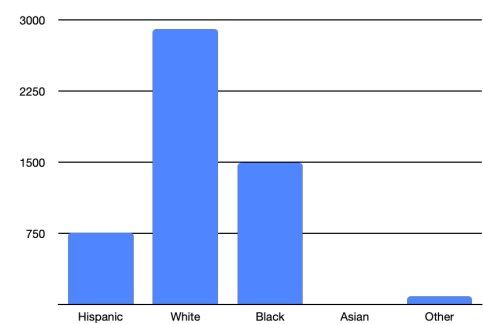

Race/Ethnicity

Key Landmarks

- Griffith Park
- Griffith Elementary School
- Deaton Thompson Stadium
- Georgia Taylor Neighborhood Center

Major Roads

- Ebert Road
- Ardmore Road
- Clemmonsville Road
- Peters Creek Parkway