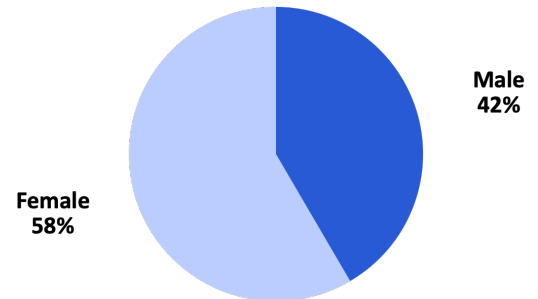

Census Tract 31.08

3.1 Sq. Miles

1,429 Households

Total Population
3,822

Key Data

- Median Age: 39.9
- Single Parent Homes: 49.75%
- Median Household Income: $35,811
- People living in Poverty: 25.96%

Gender

Education

Race/Ethnicity

Key Landmarks

- DMV
- Sonic
- East Belews Creek
- Piney Grove Elementary School

Major Roads

- NC 150
- Stigall Road
- Piney Grove Road
- Bethel Church Road