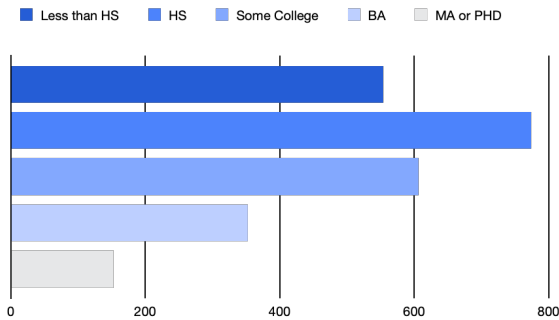

Census Tract 31.08

3.1 Sq. Miles

1,429 Households

Total Population
3,822

Key Data

- Median Age: 39.9
- Single Parent Homes: 49.75%
- Median Household Income: $35,811
- People living in Poverty: 25.96%

Gender

Education

Race/Ethnicity

Key Landmarks

- DMV
- Sonic
- East Belews Creek
- Piney Grove Elementary School

Major Roads

- NC 150
- Stigall Road
- Piney Grove Road
- Bethel Church Road