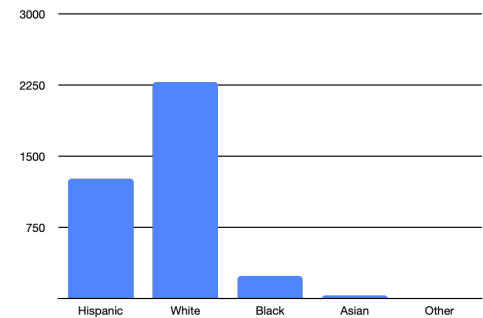

Race/Ethnicity

Key Landmarks

- DMV
- Sonic
- East Belews Creek
- Piney Grove Elementary School

Major Roads

- NC 150
- Stigall Road
- Piney Grove Road
- Bethel Church Road