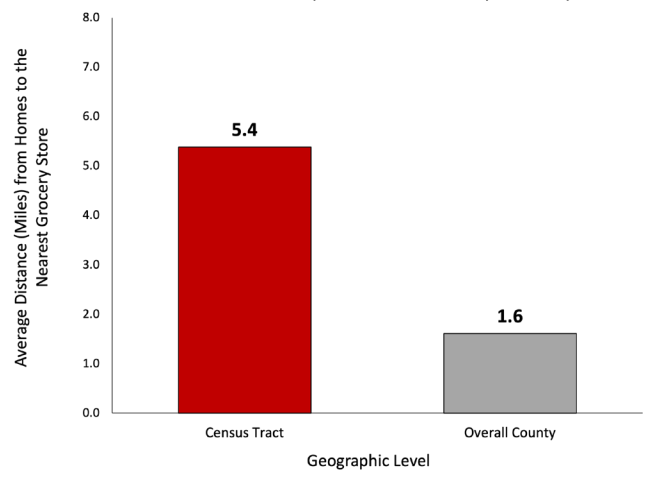

Average Distance from Homes to the Nearest Grocery Store in Census Tract #31.06 Compared to Overall Forsyth County