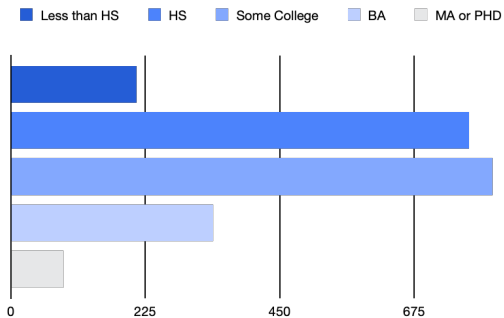

People living in Poverty: 7.93%

Gender

Female
50%

Male
50%

Education

Race/Ethnicity

Key Landmarks

- ◇ Belews Creek
- ◇ Piney Bluff Boat Launch
- ◇ Friends Farm Wedding Venue
- ◇ Belews Creek Fire Department