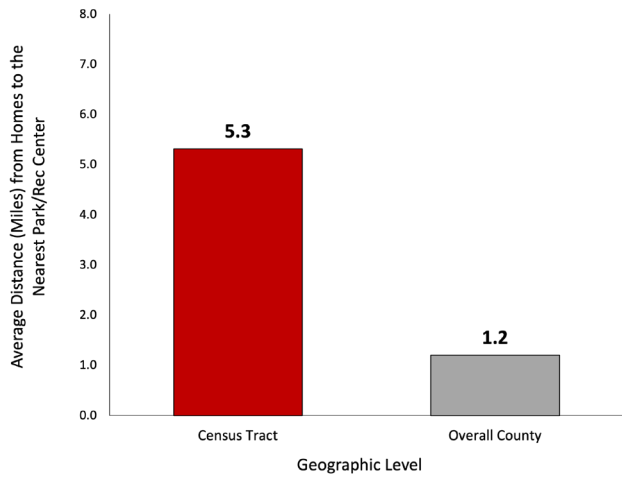

Average Distance from Homes to the Nearest Park/Rec Center in Census Tract #31.06 Compared to Overall Forsyth County