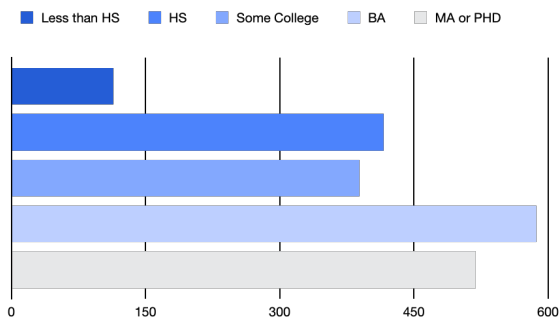

Census Tract 11

0.6 Sq. Miles

1,526 Households

Total Population
2,603

Key Data

- Median Age: 35
- Single Parent Homes: 18.8%
- Median Household Income: \$38,938
- People living in Poverty: 18.98%

Gender

Education