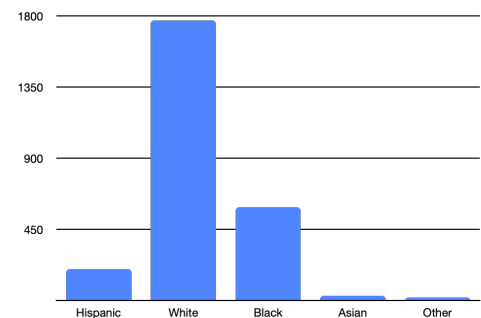

Race/Ethnicity

Key Landmarks

- Hanes Park
- Truist Stadium
- Brunson Elementary School
- William G. White, Jr. Family YMCA

Major Roads

- US 421
- West 1st Street
- Peters Creek Parkway
- West Northwest Boulevard