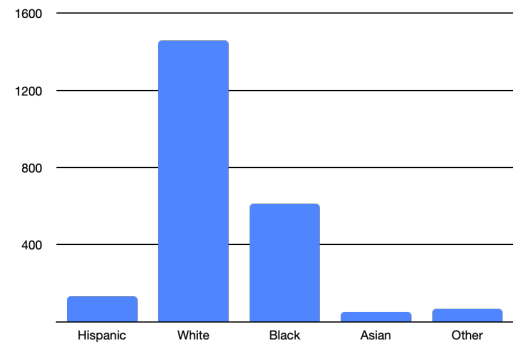

Race/Ethnicity

Key Landmarks

- Bailey Park
- Winston Salem City Hall
- Benton Convention Center
- Forsyth County Courthouse

Major Roads

- Trade Street
- Cherry Street
- Church Street
- University Parkway