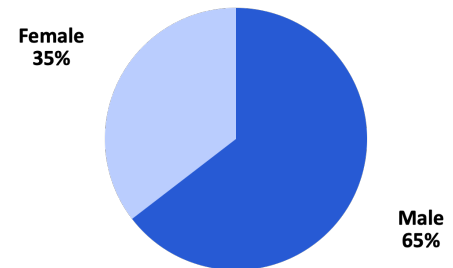

Census Tract 1

0.6 Sq. Miles

1,620 Households

Total Population
2,320

Key Data

- Median Age: 30.9
- Single Parent Homes: 0%
- Median Household Income: \$55,485
- People living in Poverty: 8.97%

Gender

Education