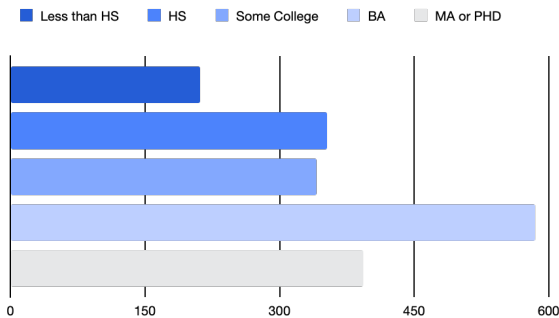

Census Tract 1

0.6 Sq. Miles

1,620 Households

Total Population
2,320

Key Data

- Median Age: 30.9
- Single Parent Homes: 0%
- Median Household Income: \$55,485
- People living in Poverty: 8.97%

Gender

Education